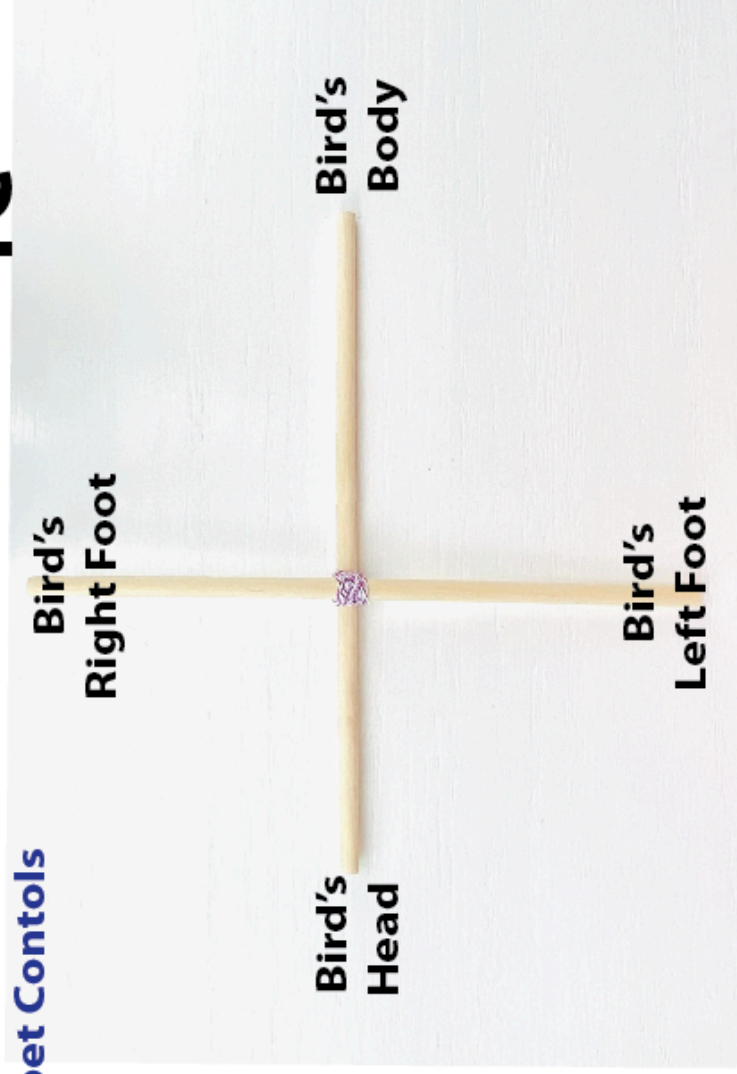

Felt Puppet Project Blueprint

1C

Bird

Puppet Controls

Length Of Fishing Line To Designated Spot On Wooden Dowel

Bird's Head To Designated Spot On The Wooden Dowel Is 18 Inches

Bird's Body To Designated Spot On The Wooden Dowel Is 21 Inches

Bird's Right /Left Foot To Designated Spot On The Wooden Dowel is 70 Inches