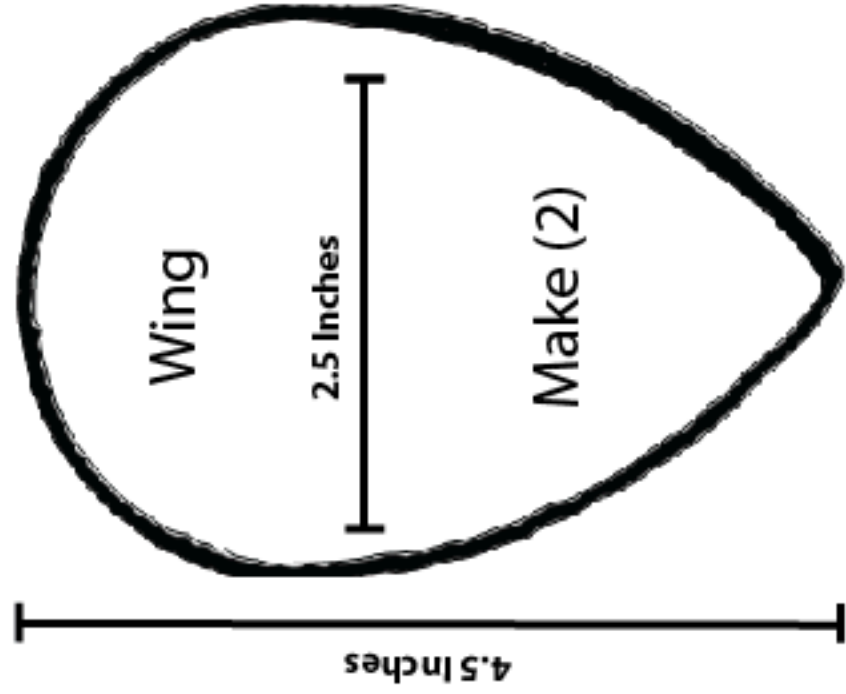

Felt Puppet Project Blueprint

1B

2.5 Inches